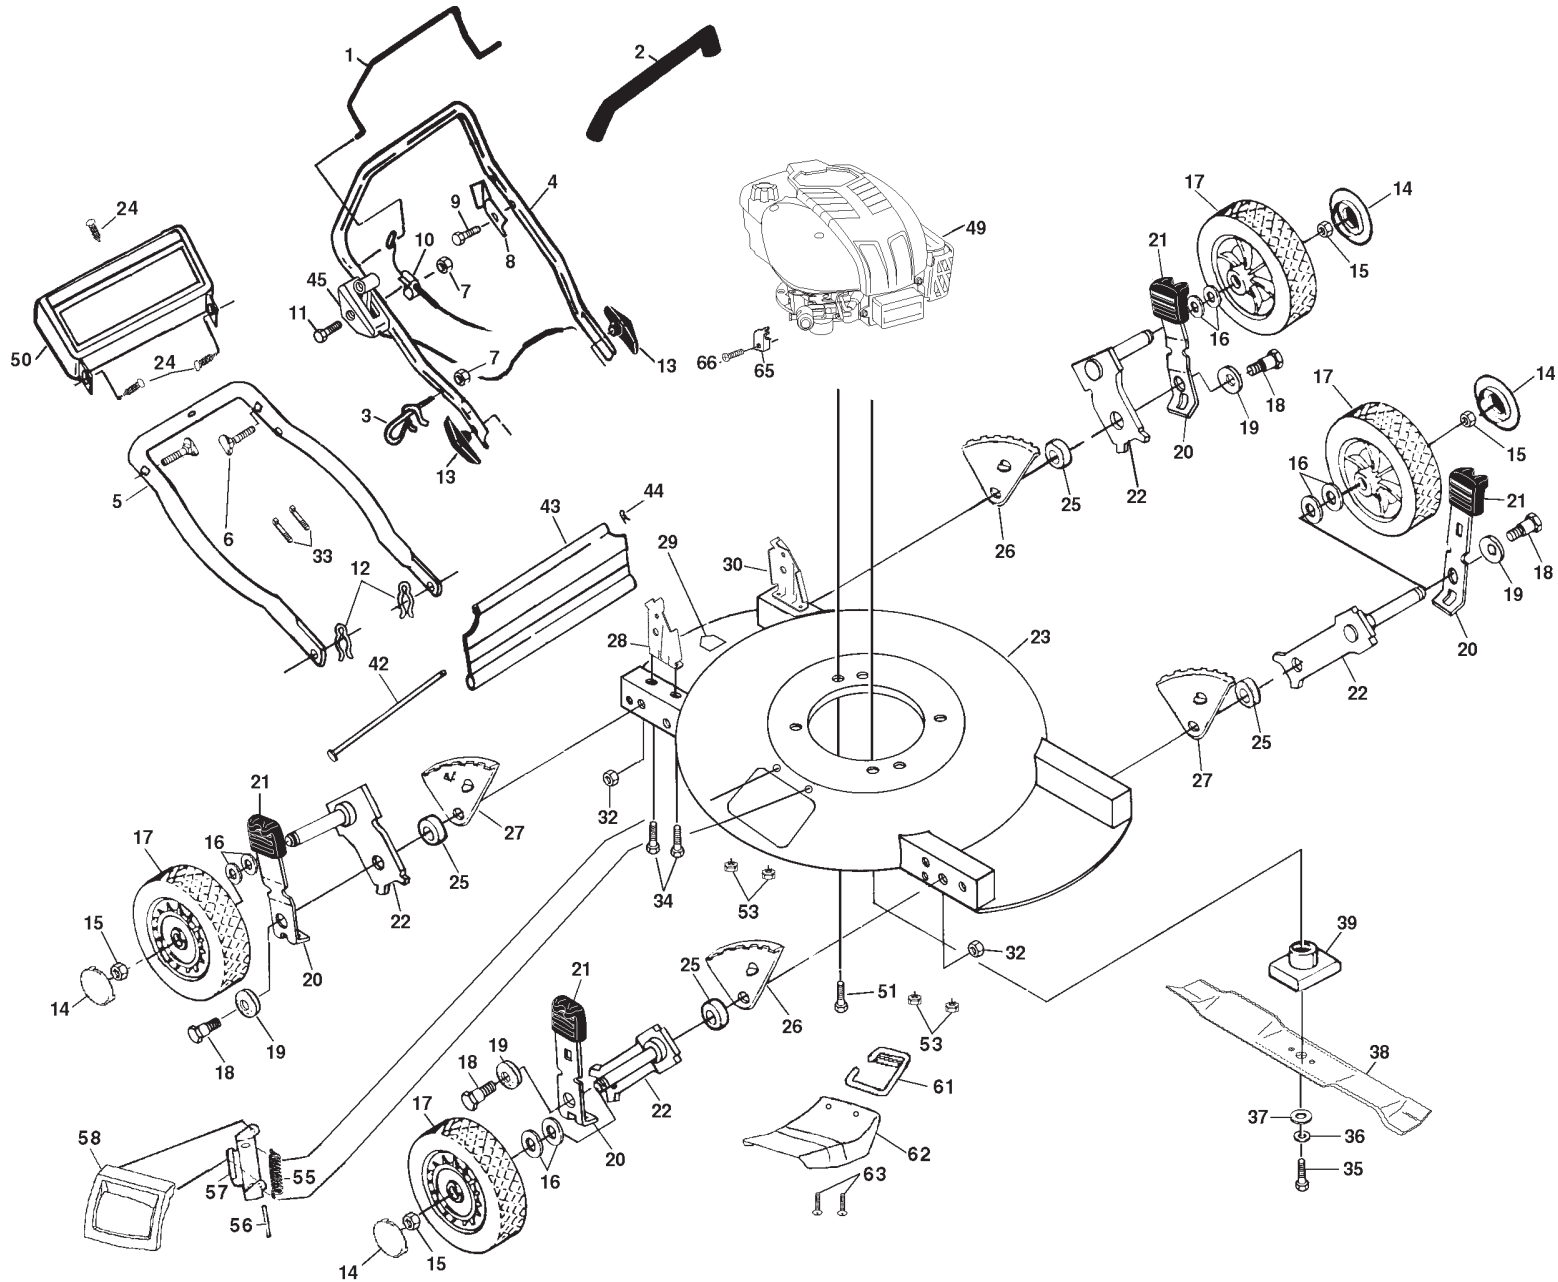

## ROTARY LAWN MOWER - - MODEL NO. 510md (954140052D)